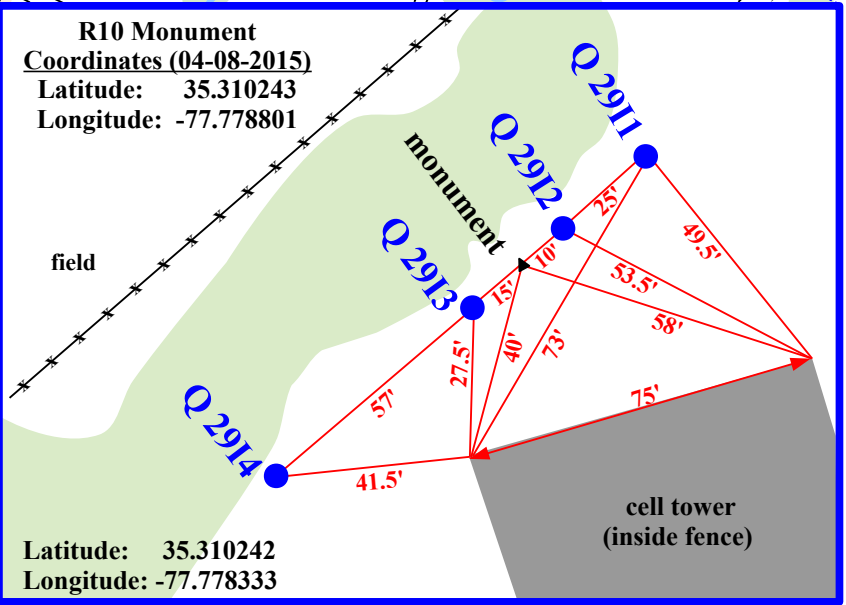

La Grange Monitoring Well Station (4 wells)

Site Map
 North Carolina
 Monitoring Well Network
 La Grange Site, Q 291
 La Grange, Lenoir County, NC

Note: This map is for informational
 Purposes only. It does not authorize
 any party to enter onto any lands
 depicted herein.

1000 ft