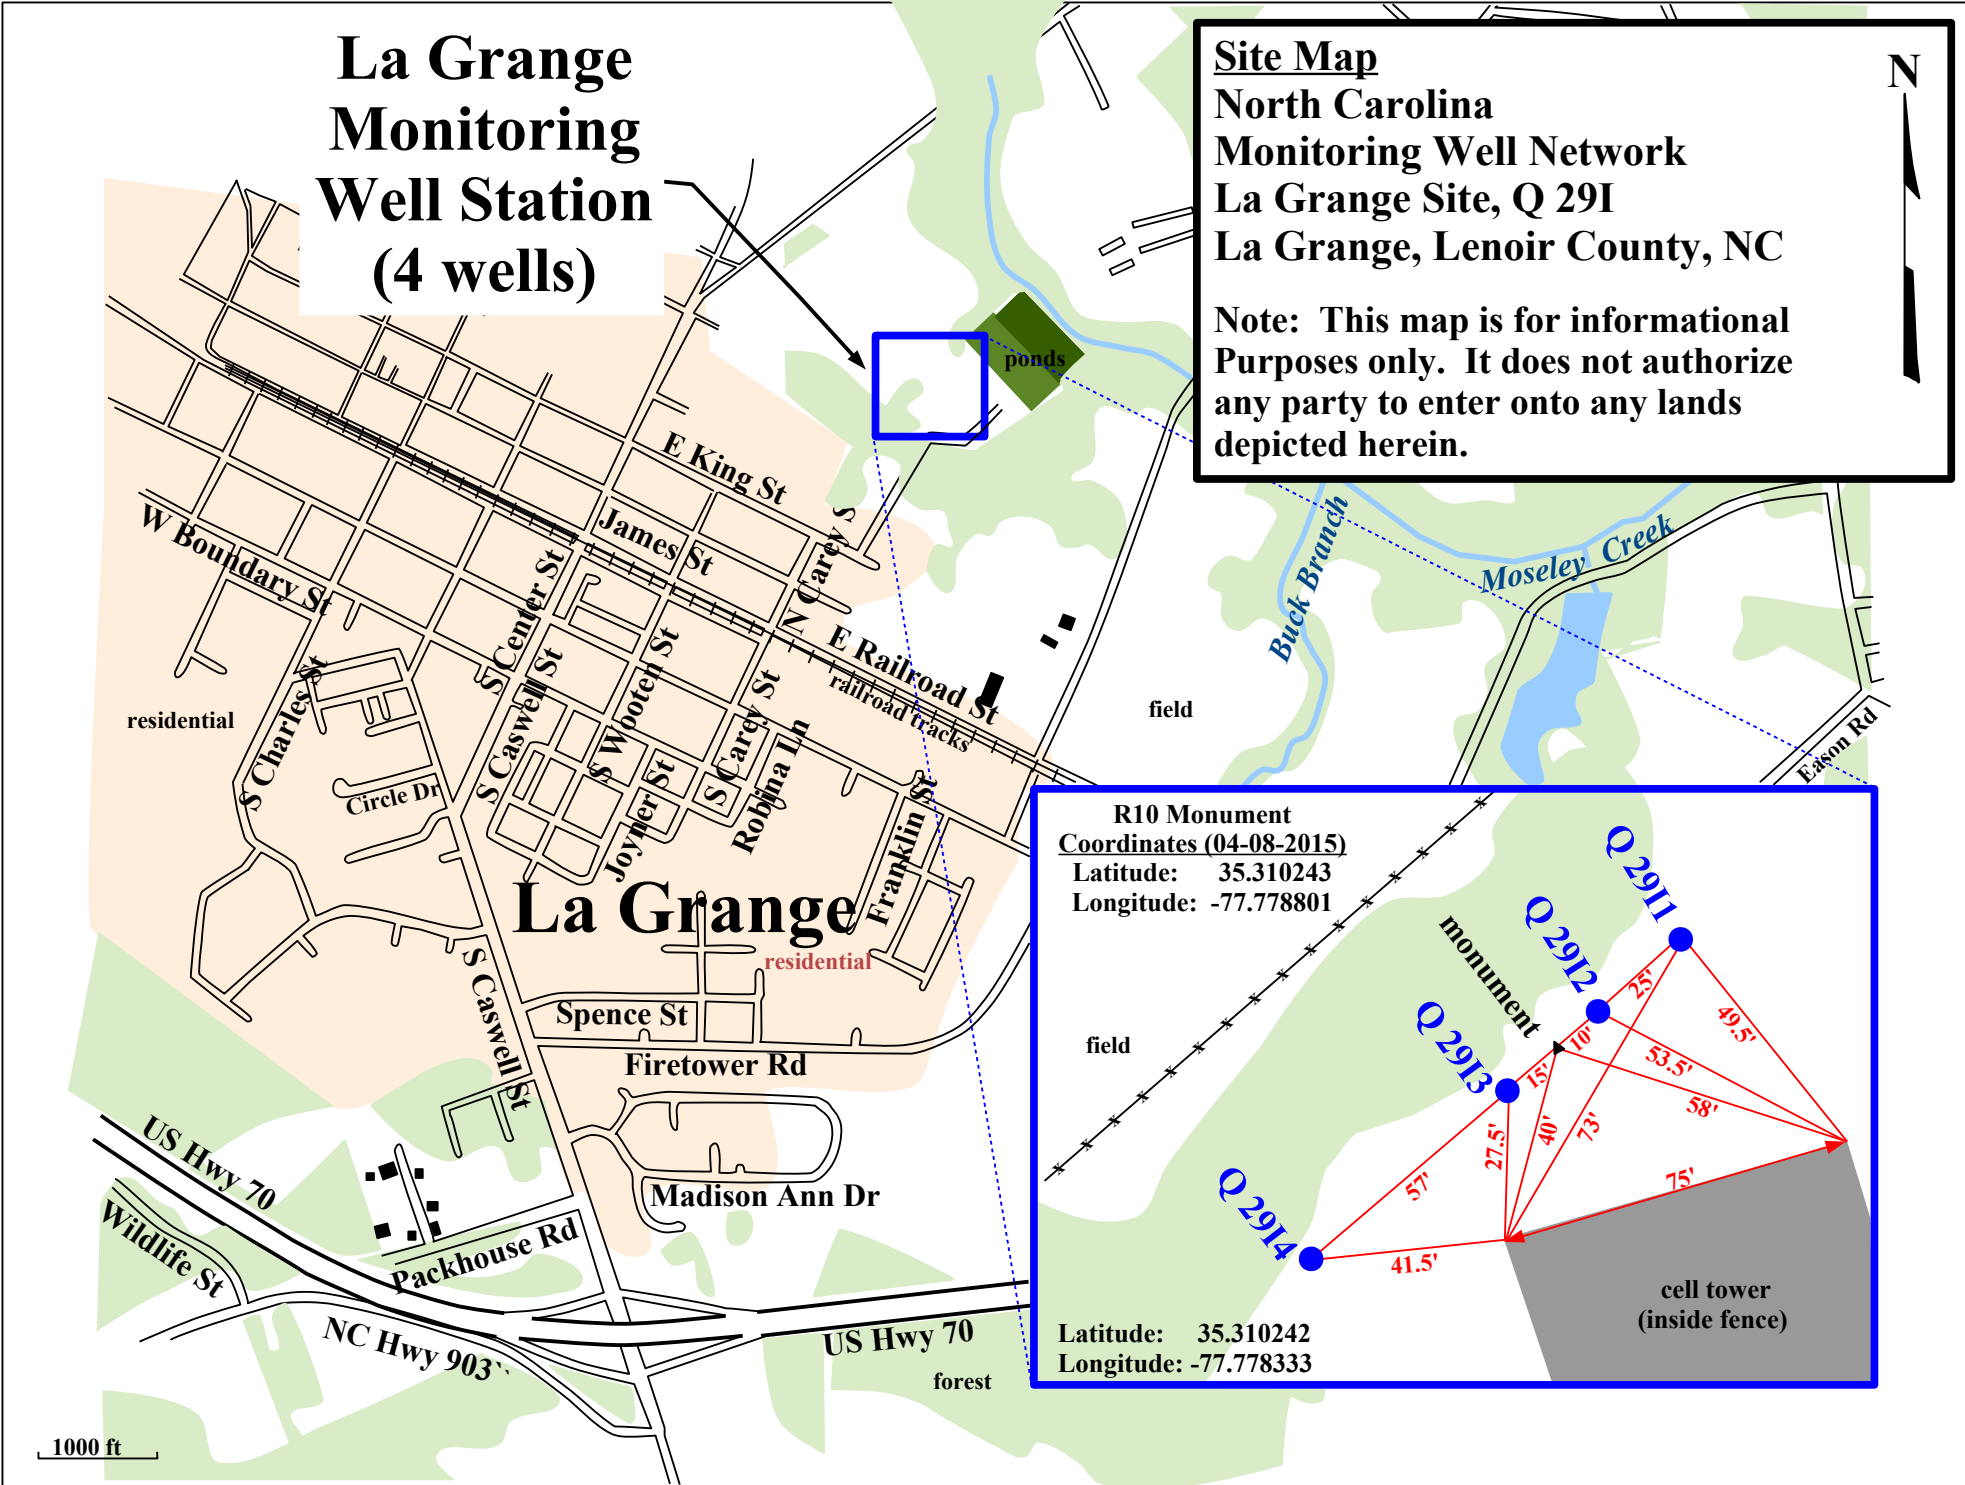

La Grange Monitoring Well Station (4 wells)

Site Map
 North Carolina
 Monitoring Well Network
 La Grange Site, Q 291
 La Grange, Lenoir County, NC

Note: This map is for informational
 Purposes only. It does not authorize
 any party to enter onto any lands
 depicted herein.

1000 ft